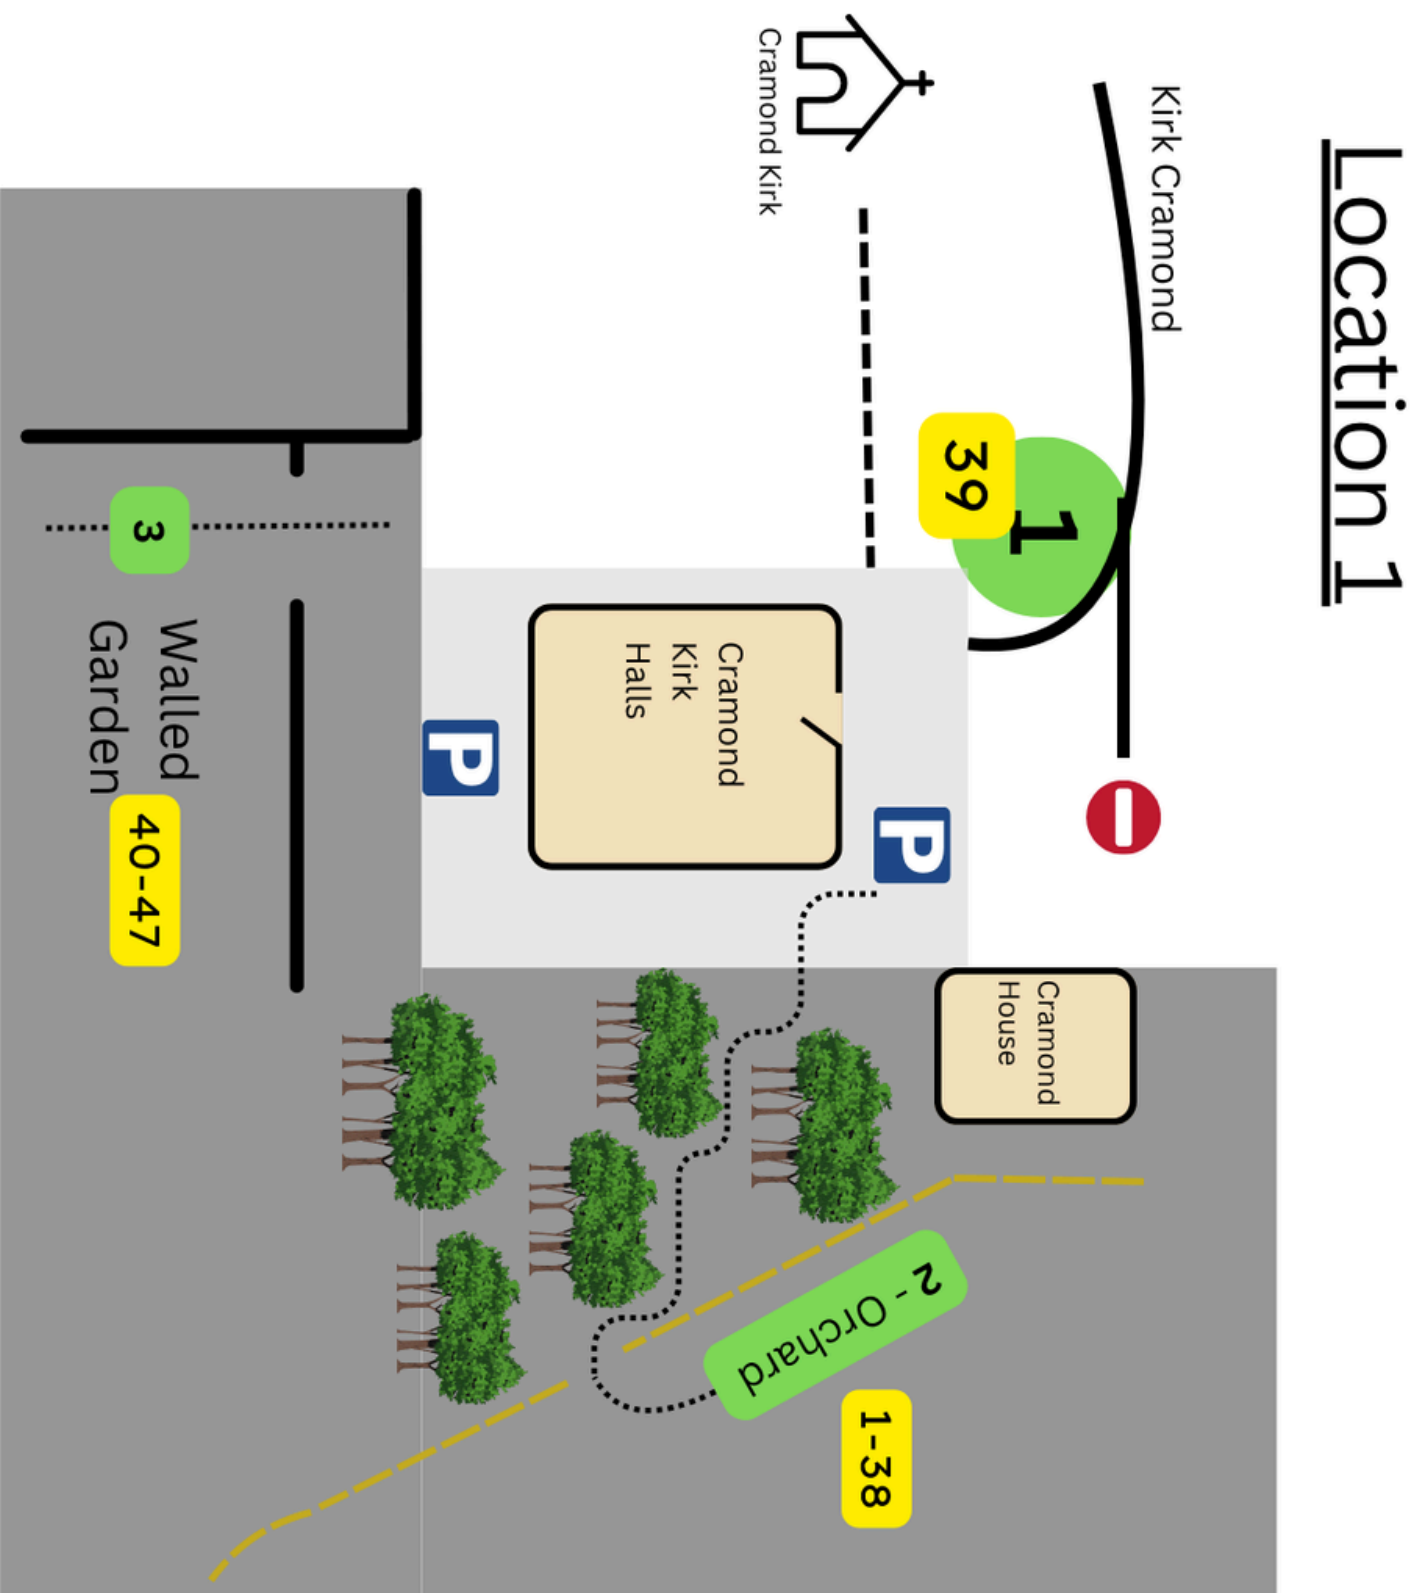

Cramond Kirk Hall Main Entrance

1

2

**Cramond
Commemorates**
Smithy Hall planted 14 November 2021
in memory of all that have lost due
to the COVID-19 pandemic.

Location 1

Key.

- | | |
|--------------|----------|
| Location | Parking |
| Tree numbers | Woodland |
| Fence | Building |
| Footpath | |

Location 1

- Key.**
- Location
 - Parking
 - Tree numbers
 - Woodland
 - Fence
 - Building
 - Footpath