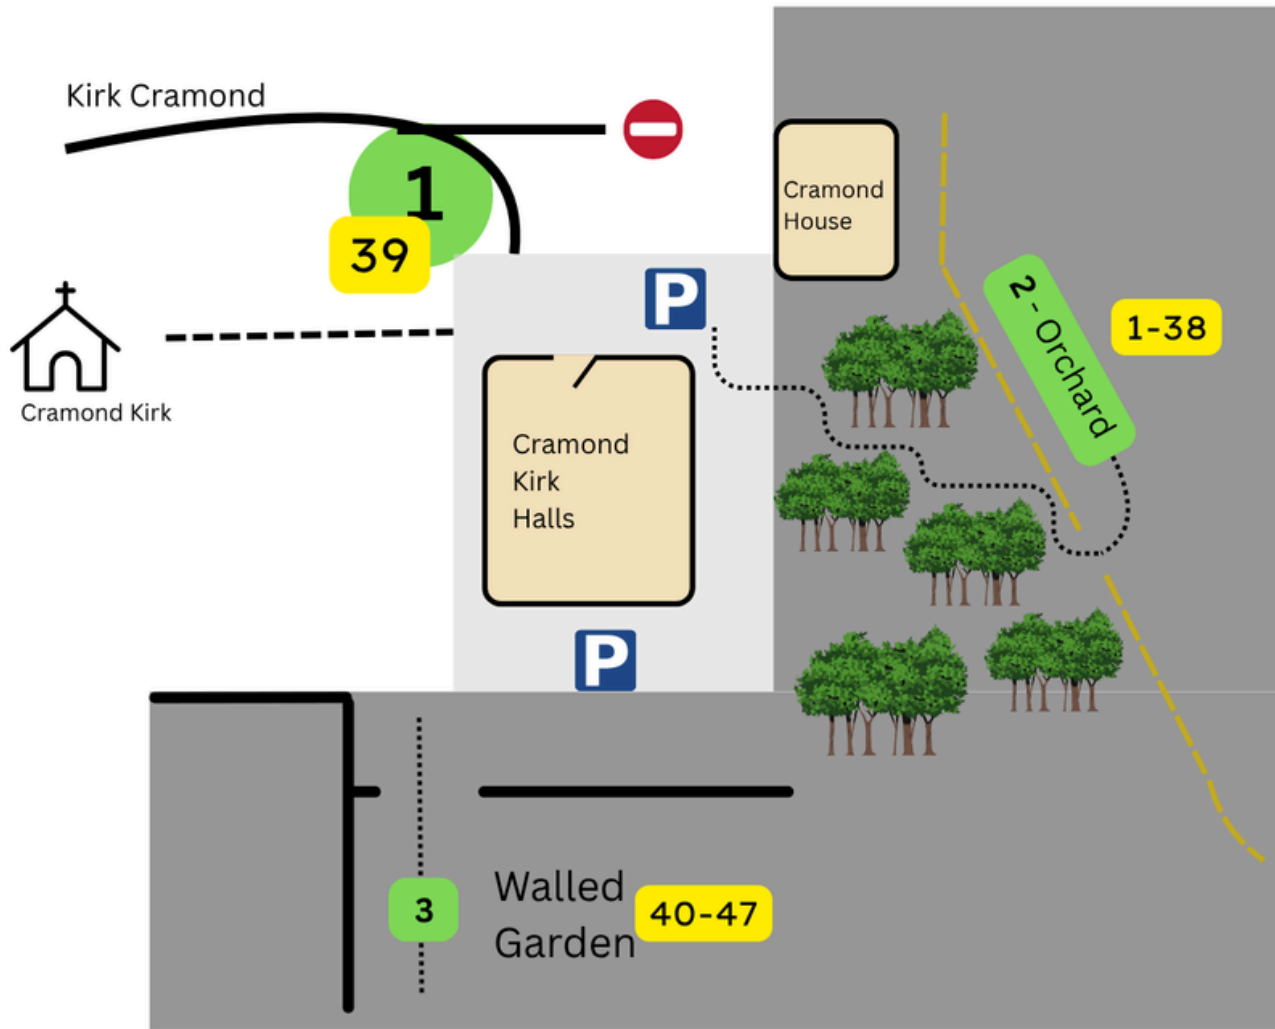

Cramond Kirk Hall Main Entrance

1

2

**Cramond
Commemorates**
Smithy Hall planted 14 November 2021
in memory of all that have lost due
to the COVID-19 pandemic.

Location 1

Key.

- | | |
|--------------|----------|
| Location | Parking |
| Tree numbers | Woodland |
| Fence | Building |
| Footpath | |

Location 1

- Key.**
- Location
 - Parking
 - Tree numbers
 - Woodland
 - Fence
 - Building
 - Footpath